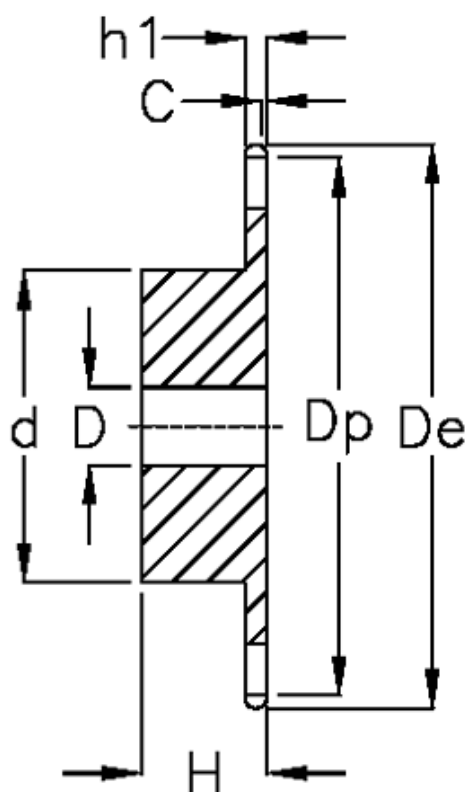

Article number: 616011005011

Description: Sprocket 08 B-1 Z=11 simplex
predrilled

Measures

C = 1.3
d = 29
D = 10±0,5

De = 48.7

Dp = 45.07

For chain size = 1/2" x 5/16"

For chain type = 08 B-1

H = 25

h1 = 7.2

Number of teeth = 11